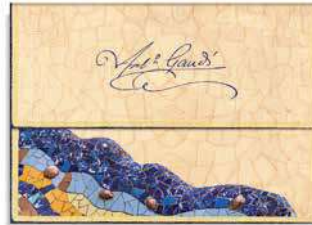

BACK VIEW

Gaudi, The Manuscript of Reus

Document Folder
325 × 325 mm

978-1-4397-9859-1