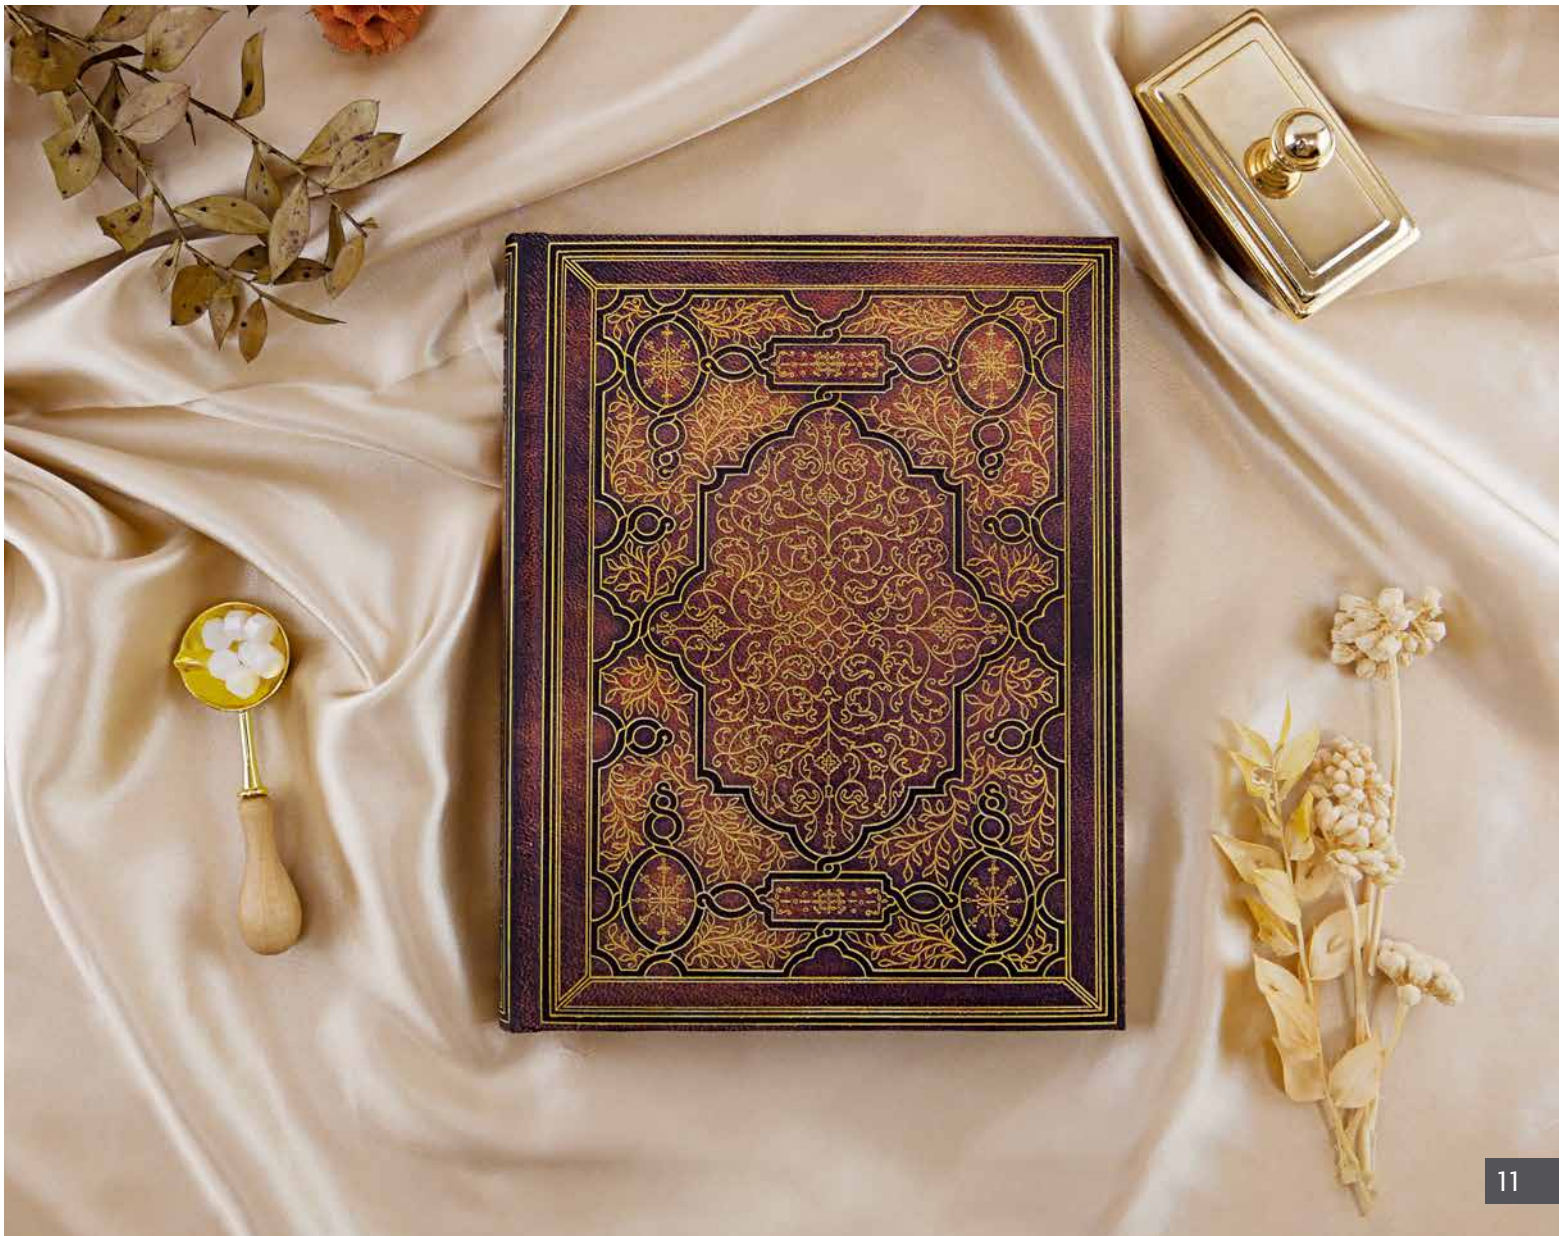

Iron Horse

Guest Book • 225 × 180 mm • 120 gsm

978-1-4397-9776-1

Lined | 144 Pages

9 781439 797761

978-1-4397-9777-8

Unlined | 144 Pages

9 781439 797778

NO CLOSURE