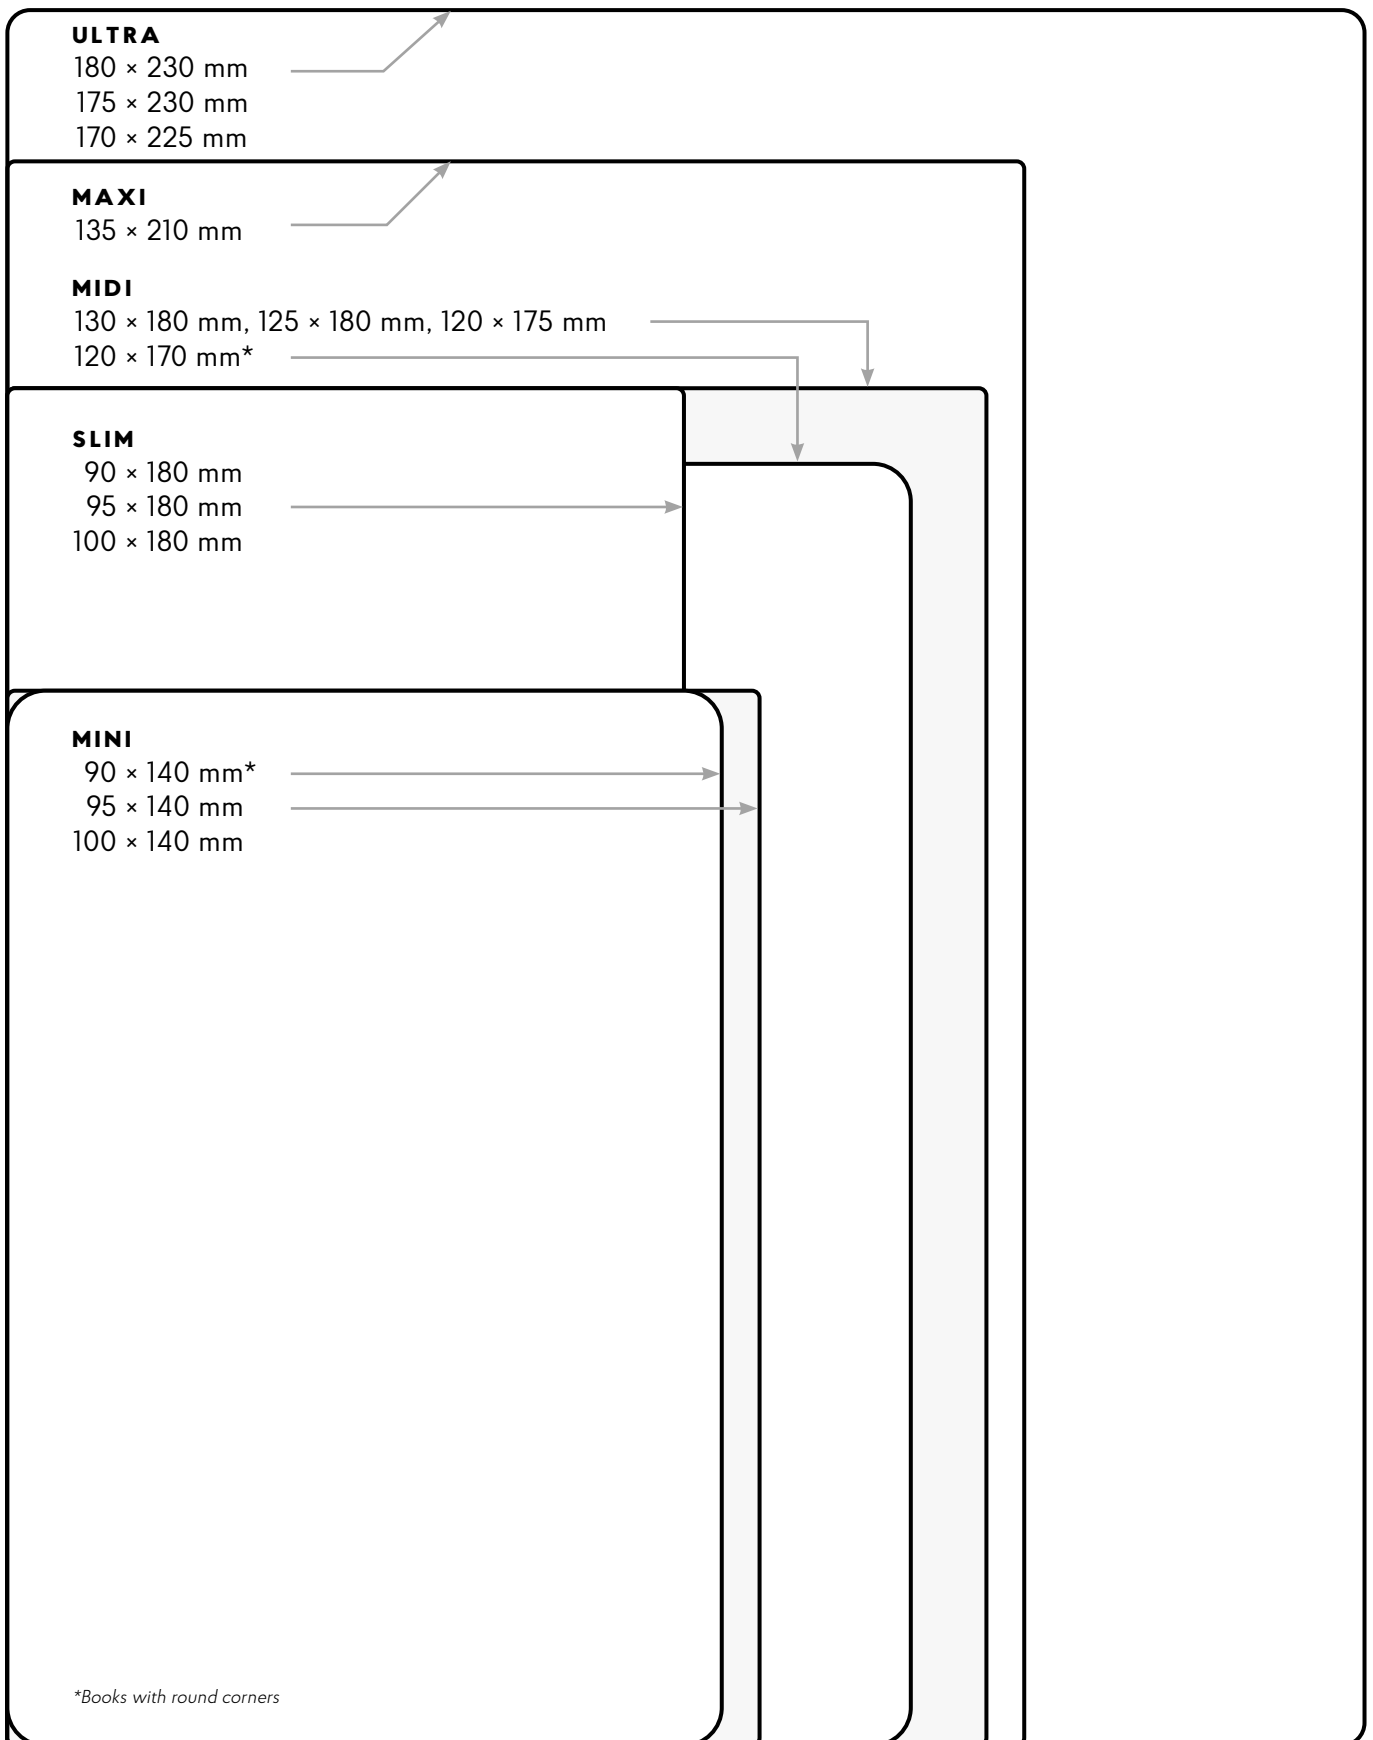

Format Comparison Chart

For comparison only; actual sizes may vary
Other formats not shown: grande, guest book